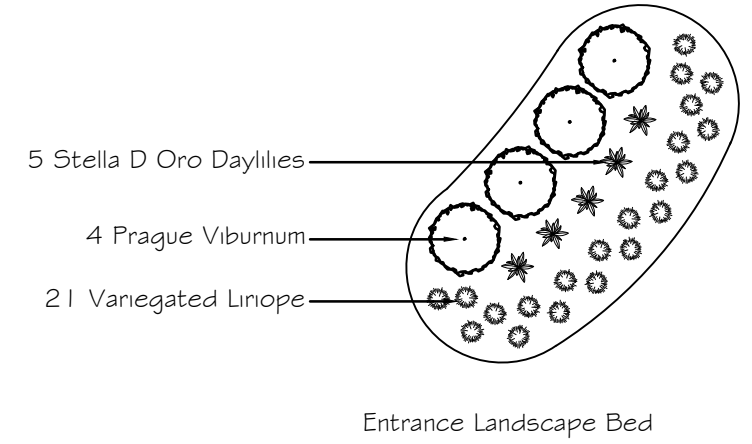

General Notes

Upscale Lawncare

1580 Baccarat Drive Preliminary Entrance Landscape Plan

No.	Revision/Issue	Date

Plan Name and Address
 Bambach Landscape
 Architectural Services
 For: Upscale Lawncare
 4200 North Bend Road
 Cincinnati, Ohio 45211

Project Name and Address
 1580 Baccarat Drive
 Hamilton, Ohio 45013

Project 1580 Baccarat Drive	Sheet L2
Date 4.18.24	
Scale 1/8"=1'-0"	

Beginning of Private Drive

Baccarat Drive